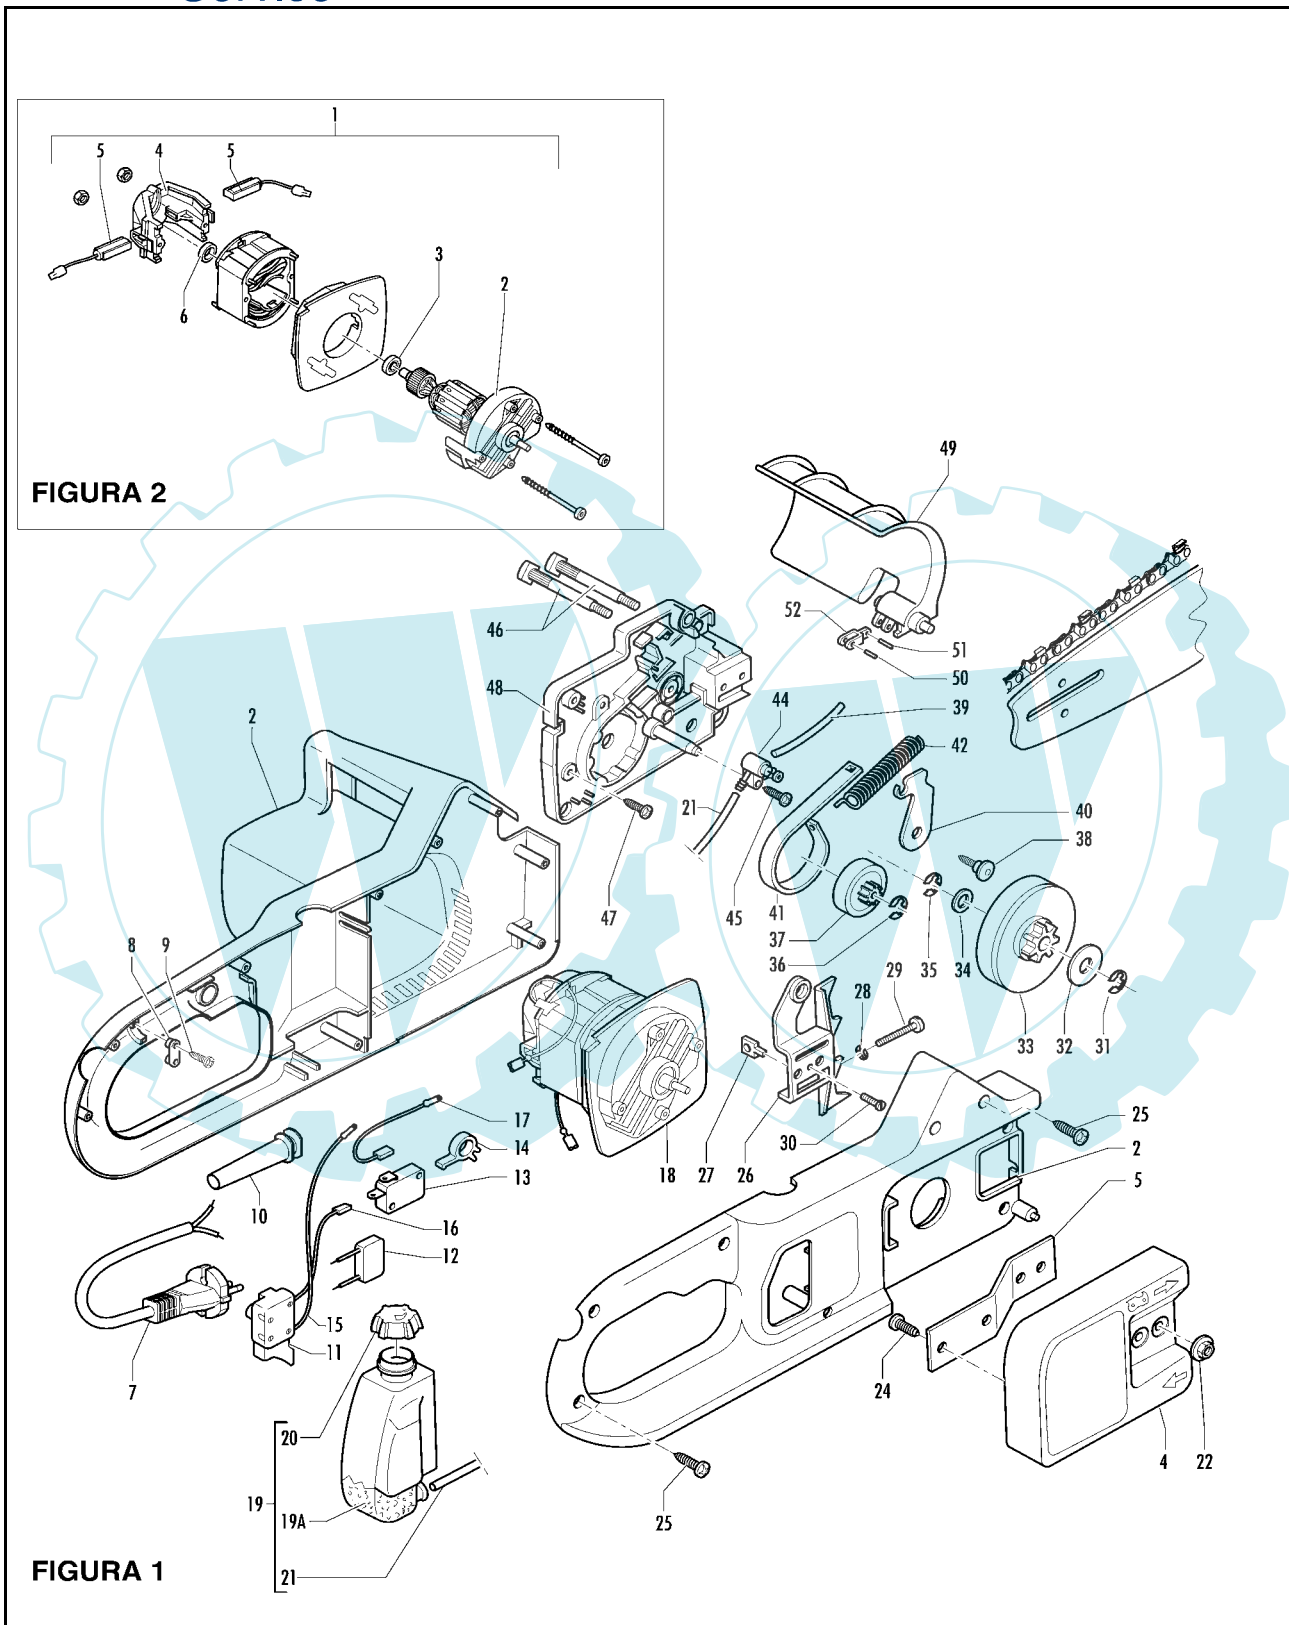

Service

The Electrolux Group. The world's No.1 choice.

FIGURA 1

pos	P/N McC	P/N ELX	Qty	DESCRIPTION
2	249427	538249427	1	crankcase kit
4	248317	538248317	1	kit cover ec S300
C 5	• 241066	538241066	1	pinion cover plate
C 7	241050	538241050	1	wire+plug (Schuko)
	241668	538241668	1	wire+plug (UK)
	241952	538241952	1	wire+plug (AUS)
8	241052	538241052	1	clamp
9	241077	538241077	2	screw M4x14
10	241051	538241051	1	wire protection
C 11	241053	538241053	1	switch
12	240794	538240794	1	noise reduction device
13	229797	538229797	1	micro switch
14	241048	538241048	1	switch lever
15	241055	538241055	1	motor/switch wire
16	241056	538241056	1	switch/ microswitch wire
17	241057	538241057	1	motor switch wire
C 18	FIGURA 2			
C 19	4305	538004305	1	oil tank assy
B 20	• 241060	538241060	1	oil cap
C 21	• 242402	538242402	1	oil tube
A 22	235217	538235217	1	M6 nut
25	240862	538240862	8	screw M4x18
26	241036	538241036	1	spike
A 27	241037	538241037	1	chain tensioner nut
B 28	235367	538235367	1	benzing d.4
B 29	241167	538241167	1	screw M5x30
30	229082	538229082	1	screw M 2,9x 9,5
B 31	229137	538229137	1	d.8 ring
C 32	241075	538241075	1	10x30x0,8mm washer
B 33	241038	538241038	1	es gear assy
C 34	241074	538241074	1	10x15x1mm washer
35	229137	538229137	1	d.8 ring

pos	P/N McC	P/N ELX	Qty	DESCRIPTION
36	241073	538241073	1	d 8 mm. seeger ring
37	241041	538241041	1	pinion
38	241045	538241045	1	screw M 4x14
39	227139	538227139	1	oil tube
40	241044	538241044	1	lever
41	241500	538241500	1	brake metal stripping
42	241451	538241451	1	brake spring
B 44	241183	538241183	1	oil pump assy
45	240862	538240862	1	screw M4x18
A 46	241035	538241035	2	screw
47	240862	538240862	5	screw M4x18
48	241029	538241029	1	motor holder
C 49	247717	538247717	1	brake lever assy (black)
50	• 229394	538229394	1	needle bearing
51	• 241144	538241144	1	pin
52	• 241043	538241043	1	toggle
C 53	242365	538242365	1	oil filter
FIGURA 2				
C 1	242401	538242401	1	motor
C 3	• 00216404	538216404	1	bearing
C 4	• 00248957	538048957	1	brushes holder
C 5	• 00248956	538048956	2	brushes
C 6	• 00216400	538216400	1	bearing

A=ALTA ROTAZIONE
B=MEDIA ROTAZIONE
C=ALTA ROTAZIONE

A=HIGH MOVING
B=MEDIUM MOVING
C=SLOW MOVING

A=HAUTE DEMANDE
B=MOYENNE DEMANDE
C=BASSE DEMANDE

A=GROBE NACHFRAGE
B=MITTELMAESSIGE
C=WENIGE NACHFRAGE

NUOVI CODICI

NEW P. NUMBERS

NOUVELLES REFERENCES

NEU CODEX

The Electrolux Group. The world's No.1 choice.

Ihr Ersatzteilspezialist im Internet